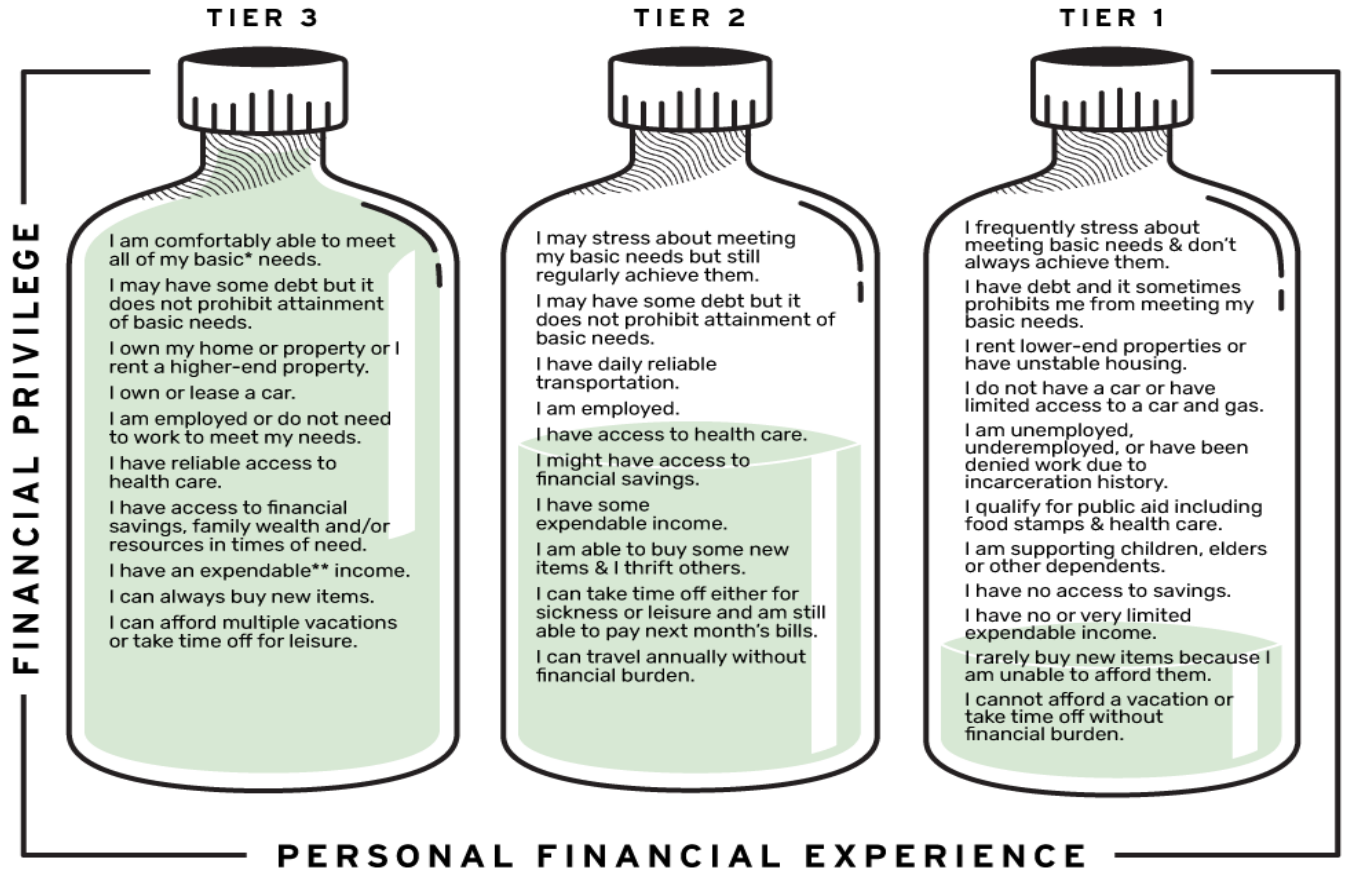

THE GREEN BOTTLE

WHERE YOU FALL ON THE SLIDING SCALE

***BASIC NEEDS** include food, housing, and transportation.

****EXPENDABLE INCOME** might mean you are able to buy coffee or tea at a shop, go to the movies or a concert, buy new clothes, books, and similar items each month, etc.